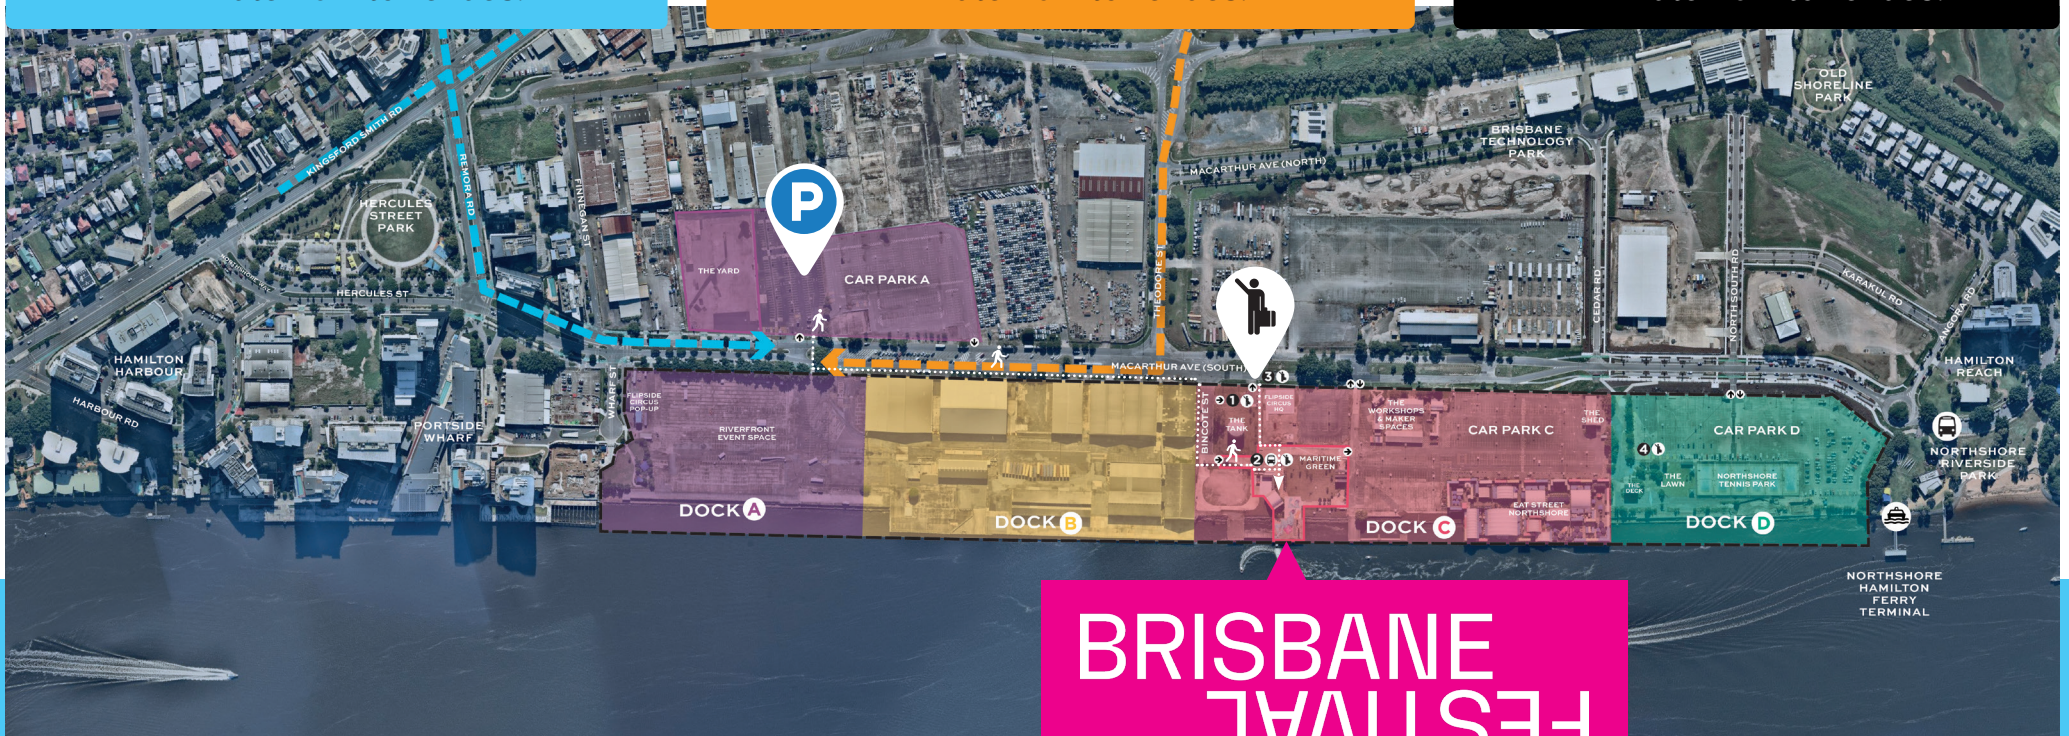

Parking and ride share information for **BRISBANE FESTIVAL**

Brisbane's Art Boat, Blanc de Blanc and Maho Magic Bar

TRAVELLING FROM CITY/NORTH/WEST ?

Use **Remora Road** from Kingsford Smith Drive to get to **Car Park A**.
7 minute walk to venues.

TRAVELLING FROM EAST/NORTH/SOUTH ?

Use **Theodore Street** from Kingsford Smith Drive to get to **Car Park A**.
7 minute walk to venues.

USING RIDE SHARE?

Use **Passenger Zone 1 or 3**
at Dock C Northshore
for drop-off or pick-up location.
2 minute walk to venues.